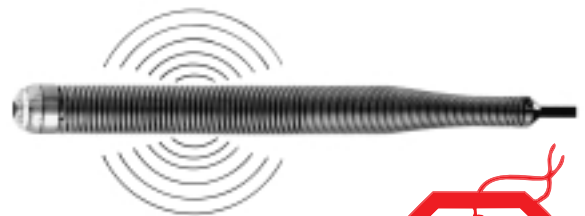

Built-In Transmitter